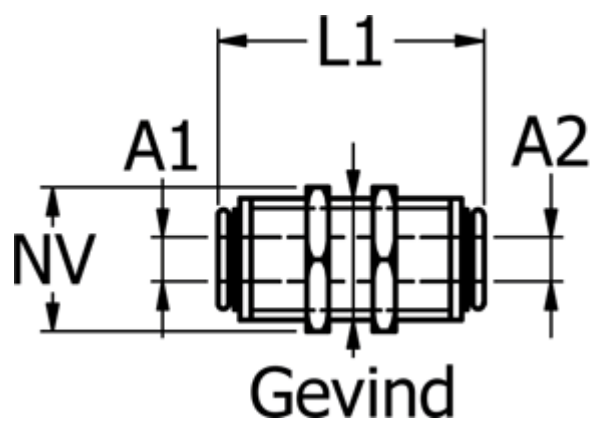

Article number: 5867510168

Description: Metal fitting 751.016-8 - Ø8/Ø8  
Push-in bulkhead

## Measures

Ext. hose diameter A1 = 8

Ext. hose diameter A2 = 8

L1 = 35.7

NV = 17

Thread = M15x1